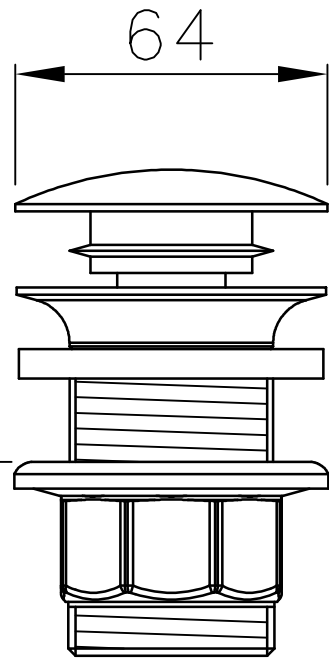

adjustable (34--46)

BSP 1 1/4" M

Euphoria
basin 'clicker'
waste slotted

abode

(c) abode home products ltd
www.abode.eu

our policy is to continually
improve and develop products,
and accordingly we reserve the
right to amend specifications
without prior notice