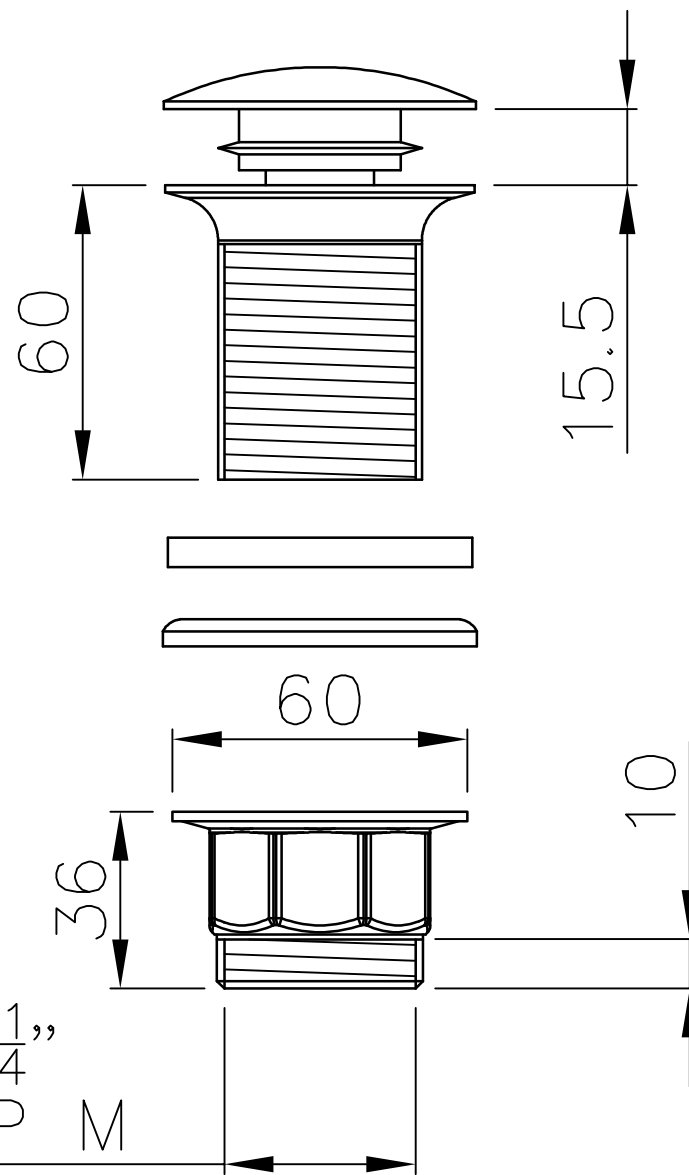

adjustable (34--46)

BSP 1 1/4" M

Euphoria
basin 'clicker'
waste slotted

abode

(c) abode home products ltd
www.abode.eu

our policy is to continually
improve and develop products,
and accordingly we reserve the
right to amend specifications
without prior notice