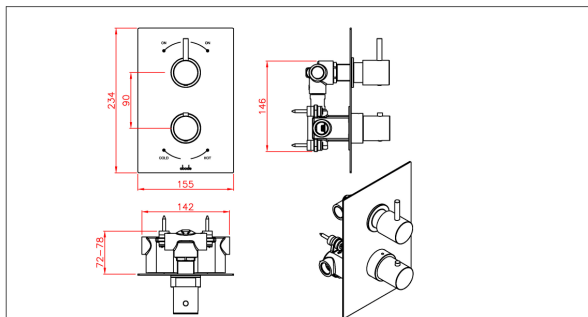

Packaged properties:

Box length (mm): 355 Box depth(mm): 150
 Box width(mm): 205 Boxed weight (Kg): 2.9

Includes pop up waste?: No

Additional comments:

Product dimensions:

Euphoria
Thermostatic 2 Exit Concealed Shower
(Harmonie)

AB4530/4533 v1

- **Product mounted where:** Wall
- **Recommended hole size:** tbc mm
- **Overall Height / projection:** 63 (max) mm
- **Exit reach:** N/A mm
- **Exit height:** N/A mm
- **Base size:** 155 x 234 mm

Inlet centre distance(s):

- **Min. fitting depth required:** 72-78 mm 10 mm
- **Max. surface depth:** n/a

Product flow characteristics:

- **Min / Max water pressure (bar):** 0.50* / 5.00
 *Detailed minimum pressure requirements for this product: Shower 0.5, Bath 0.9 (bar)
- **Part G max. mixed flow rate at 3 bar (l/m):** 17.92
- **Inlet connection type / length:** Fixed / n/a mm
- **Inlet (plumbing connection) / outlet size:** 1/2" F / 1/2" F
- **Product flow characteristics:** N/a
- **Non return valve(s) supplied or position:** h&c inlets
- **Aerator type:** N/a
- **Control valve type:** Thermostatic and diverter (8-20)
- **Includes output diverter?:** Yes
- **Inlet meshed particle filters included:** 0.60 mm
- **Shower hose type / length:** N/A / N/A