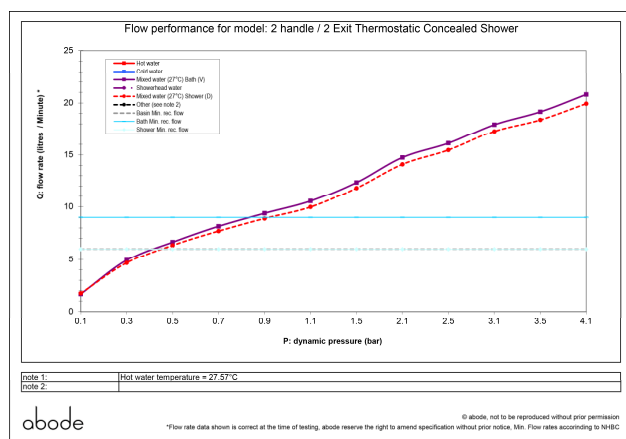

Packaged properties:

Box length (mm): 355 Box depth(mm): 150
 Box width(mm): 205 Boxed weight (Kg): 2.9

Includes pop up waste?: No

Additional comments:

Product dimensions:

Euphoria
Thermostatic 2 Exit Concealed Shower
(Harmonie)

AB4530/4533 v1

- **Product mounted where:** Wall
- **Recommended hole size:** tbc mm
- **Overall Height / projection:** 63 (max) mm
- **Exit reach:** N/A mm
- **Exit height:** N/A mm
- **Base size:** 155 x 234 mm

Inlet centre distance(s):

- **Min. fitting depth required:** 72-78 mm 10 mm
- **Max. surface depth:** n/a

Product flow characteristics:

- **Min / Max water pressure (bar):** 0.50* / 5.00
 *Detailed minimum pressure requirements for this product: Shower 0.5, Bath 0.9 (bar)
- **Part G max. mixed flow rate at 3 bar (l/m):** 17.92
- **Inlet connection type / length:** Fixed / n/a mm
- **Inlet (plumbing connection) / outlet size:** 1/2" F / 1/2" F
- **Product flow characteristics:** N/a
- **Non return valve(s) supplied or position:** h&c inlets
- **Aerator type:** N/a
- **Control valve type:** Thermostatic and diverter (8-20)
- **Includes output diverter?:** Yes
- **Inlet meshed particle filters included:** 0.60 mm
- **Shower hose type / length:** N/A / N/A