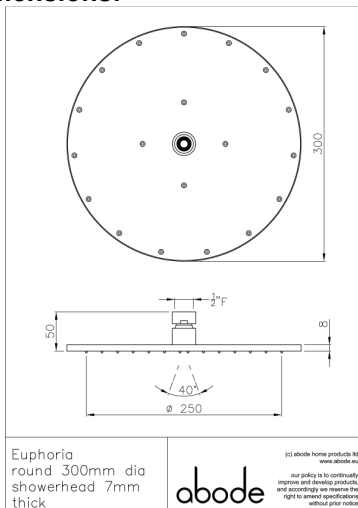

**Packaged properties:**

Box length (mm): 355      Box depth(mm): 80  
Box width(mm): 340      Boxed weight (Kg): 2.20

Includes pop up waste?: N/A

Additional comments:

**Product dimensions:**

- **Product mounted where:** Roof / wall
- **Recommended hole size:** N/A mm
- **Overall Height / projection:** 50 mm
- **Exit reach:** N/A mm
- **Exit height:** 50 mm
- **Base size:** N/A mm
- **Inlet centre distance(s):** N/A mm

- **Min. fitting depth required:** N/A mm / N/A mm
- **Max. surface depth:** N/A

**Product flow characteristics:**

- **Min / Max water pressure (bar):** 0.25\* / 5.00
- **Part G max. mixed flow rate at 3 bar (l/m):** 23.42
- **Inlet connection type / length:** Fixed / N/A mm
- **Inlet (plumbing connection) / outlet size:** 1/2" F / TBC
- **Product flow characteristics:** N/A
- **Non return valve(s) supplied or position:** No
- **Aerator type:** Clear silicone rub clean nozzles
- **Control valve type:** N/A (N/A)
- **Includes output diverter?:** N/A
- **Inlet meshed particle filters included:** 0.60 mm
- **Shower hose type / length:** N/A / N/A