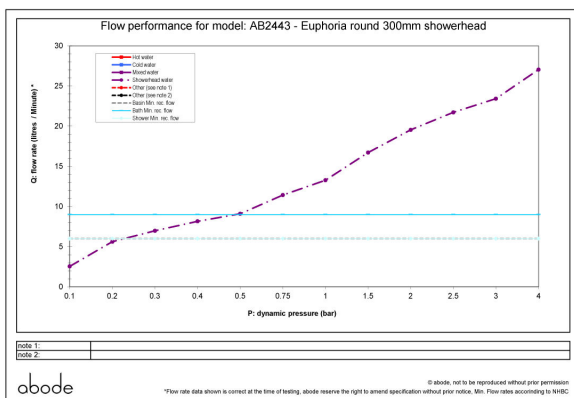

**Packaged properties:**

Box length (mm): 355      Box depth(mm): 80  
Box width(mm): 340      Boxed weight (Kg): 2.20

Includes pop up waste?: N/A

Additional comments:

**Product dimensions:**

- **Product mounted where:** Roof / wall
- **Recommended hole size:** N/A mm
- **Overall Height / projection:** 50 mm
- **Exit reach:** N/A mm
- **Exit height:** 50 mm
- **Base size:** N/A mm
- **Inlet centre distance(s):** N/A mm

- **Min. fitting depth required:** N/A mm / N/A mm
- **Max. surface depth:** N/A

**Product flow characteristics:**

- **Min / Max water pressure (bar):** 0.25\* / 5.00
- **Part G max. mixed flow rate at 3 bar (l/m):** 23.42
- **Inlet connection type / length:** Fixed / N/A mm
- **Inlet (plumbing connection) / outlet size:** 1/2" F / TBC
- **Product flow characteristics:** N/A
- **Non return valve(s) supplied or position:** No
- **Aerator type:** Clear silicone rub clean nozzles
- **Control valve type:** N/A (N/A)
- **Includes output diverter?:** N/A
- **Inlet meshed particle filters included:** 0.60 mm
- **Shower hose type / length:** N/A / N/A