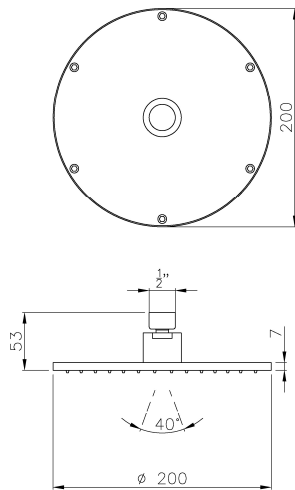

**Packaged properties:**

Box length (mm): 230      Box depth(mm): 75  
 Box width(mm): 215      Boxed weight (Kg): 1.0

**Includes pop up waste?:** N/A

**Additional comments:**  
 1.5mm allen key , 2 x grub screw

**Product dimensions:**

- **Product mounted where:** Roof / wall
- **Recommended hole size:** N/A mm
- **Overall Height / projection:** 53 mm
- **Exit reach:** N/A mm
- **Exit height:** 53 mm
- **Base size:** N/A mm
- **Inlet centre distance(s):** N/A mm
- **Min. fitting depth required:** N/A mm
- **Max. surface depth:** N/A mm

**Product flow characteristics:**

- **Min / Max water pressure (bar):** 0.30\* / 5.00
- **Part G max. mixed flow rate at 3 bar (l/m):** 24.16
- **Inlet connection type / length:** Fixed / N/A mm
- **Inlet (plumbing connection) / outlet size:** 1/2" F / TBC
- **Product flow characteristics:** N/A
- **Non return valve(s) supplied or position:** No
- **Aerator type:** Clear silicone rub clean nozzles
- **Control valve type:** N/A (N/A)
- **Includes output diverter?:** N/A
- **Inlet meshed particle filters included:** 0.60 mm
- **Shower hose type / length:** N/A / N/A