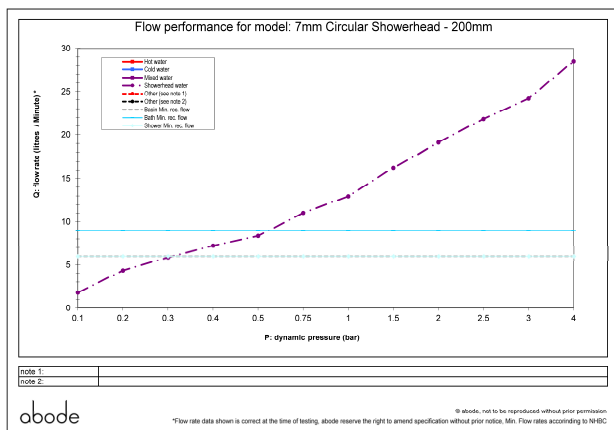

**Packaged properties:**

Box length (mm): 230      Box depth(mm): 75  
 Box width(mm): 215      Boxed weight (Kg): 1.0

**Includes pop up waste?:** N/A

**Additional comments:**  
 1.5mm allen key , 2 x grub screw

**Product flow characteristics:**

- **Min / Max water pressure (bar):** 0.30\* / 5.00
- **Part G max. mixed flow rate at 3 bar (l/m):** 24.16
- **Inlet connection type / length:** Fixed / N/A mm
- **Inlet (plumbing connection) / outlet size:** 1/2" F / TBC
- **Product flow characteristics:** N/A
- **Non return valve(s) supplied or position:** No
- **Aerator type:** Clear silicone rub clean nozzles
- **Control valve type:** N/A (N/A)
- **Includes output diverter?:** N/A
- **Inlet meshed particle filters included:** 0.60 mm
- **Shower hose type / length:** N/A / N/A