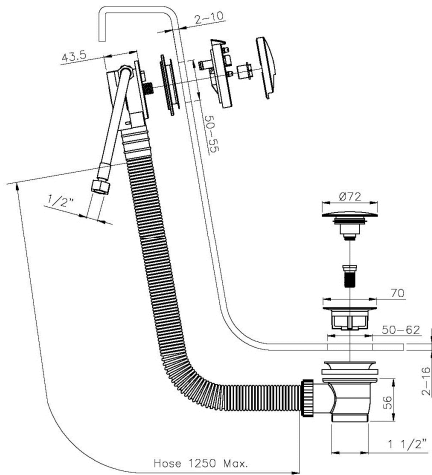

Product features:

- Adjustable to suit various thickness of wall
- Choice of inlet direction (left or right)
- Slimline profile
- Custom designed for lower range pressures
- Stylish Matt Black finish

Packaged properties:

Box length (mm): 500 Box depth(mm): 80
 Box width(mm): 210 Boxed weight (Kg): 1.0

Includes pop up waste?: No

Additional comments:

Includes plastic installation key tool, 1250mm cut to length overflow pipe

Product dimensions:

- **Product mounted where:** Surface
- **Recommended hole size:** dia. 50-55 (overflow), 50-62 (waste) mm
- **Overall Height / projection:** 30 mm
- **Exit reach:** N/A mm
- **Exit height:** N/A mm
- **Base size:** 83 mm
- **Inlet centre distance(s):** N/A mm
- **Min. fitting depth required:** 45 mm
- **Max. surface depth:** 10 (overflow), 16 (waste) mm

Product flow characteristics:

- **Min / Max water pressure (bar):** 0.40* / 5.00
- **Part G max. mixed flow rate at 3 bar (l/m):** 29.5
- **Inlet connection type / length:** Flexi / 200 mm
- **Inlet (plumbing connection) / outlet size:** 1/2" F / 3/8" F
- **Product flow characteristics:** N/A
- **Non return valve(s) supplied or position:** yes, in body
- **Aerator type:** N/A
- **Control valve type:** N/A (N/A)
- **Includes output diverter?:** N/A
- **Inlet meshed particle filters included:** N/A
- **Shower hose type / length:** N/A / N/A