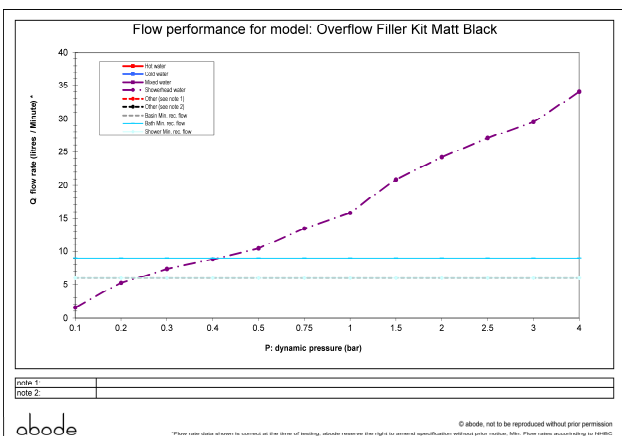

Product flow characteristics:

- **Min / Max water pressure (bar):** 0.40* / 5.00
- **Part G max. mixed flow rate at 3 bar (l/m):** 29.5
- **Inlet connection type / length:** Flexi / 200 mm
- **Inlet (plumbing connection) / outlet size:** 1/2" F / 3/8" F
- **Product flow characteristics:** N/A
- **Non return valve(s) supplied or position:** yes, in body
- **Aerator type:** N/A
- **Control valve type:** N/A (N/A)
- **Includes output diverter?:** N/A
- **Inlet meshed particle filters included:** N/A
- **Shower hose type / length:** N/A / N/A