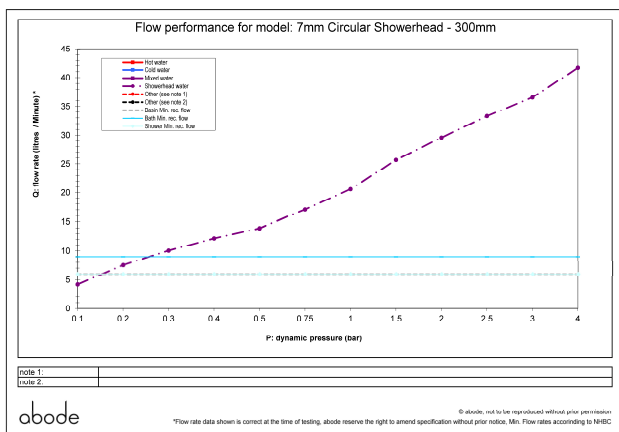

**Packaged properties:**

Box length (mm): 330      Box depth(mm): 75  
 Box width(mm): 315      Boxed weight (Kg): 2.1

**Includes pop up waste?:** N/A

**Additional comments:**  
 1.5mm allen key , 2 x grub screw

**Product flow characteristics:**

- **Min / Max water pressure (bar):** 0.20\* / 5.00
- **Part G max. mixed flow rate at 3 bar (l/m):** 36.55
- **Inlet connection type / length:** Fixed / N/A mm
- **Inlet (plumbing connection) / outlet size:** 1/2" F / TBC
- **Product flow characteristics:** N/A
- **Non return valve(s) supplied or position:** No
- **Aerator type:** Clear silicone rub clean nozzles
- **Control valve type:** N/A (N/A)
- **Includes output diverter?:** N/A
- **Inlet meshed particle filters included:** 0.60 mm
- **Shower hose type / length:** N/A / N/A