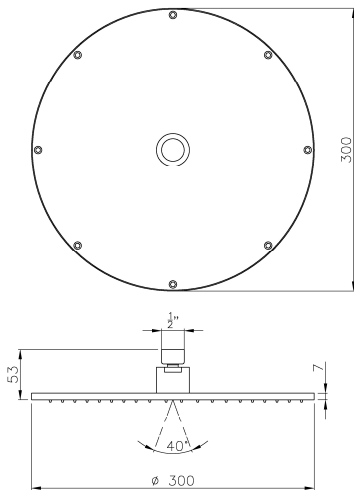

**Packaged properties:**

Box length (mm): 330      Box depth(mm): 75  
 Box width(mm): 315      Boxed weight (Kg): 2.1

**Includes pop up waste?:** N/A

**Additional comments:**  
 1.5mm allen key , 2 x grub screw

**Product dimensions:**

- **Product mounted where:** Roof / wall
- **Recommended hole size:** N/A mm
- **Overall Height / projection:** 53 mm
- **Exit reach:** N/A mm
- **Exit height:** 53 mm
- **Base size:** N/A mm
- **Inlet centre distance(s):** N/A mm
- **Min. fitting depth required:** N/A mm
- **Max. surface depth:** N/A mm

**Product flow characteristics:**

- **Min / Max water pressure (bar):** 0.20\* / 5.00
- **Part G max. mixed flow rate at 3 bar (l/m):** 36.55
- **Inlet connection type / length:** Fixed / N/A mm
- **Inlet (plumbing connection) / outlet size:** 1/2" F / TBC
- **Product flow characteristics:** N/A
- **Non return valve(s) supplied or position:** No
- **Aerator type:** Clear silicone rub clean nozzles
- **Control valve type:** N/A (N/A)
- **Includes output diverter?:** N/A
- **Inlet meshed particle filters included:** 0.60 mm
- **Shower hose type / length:** N/A / N/A